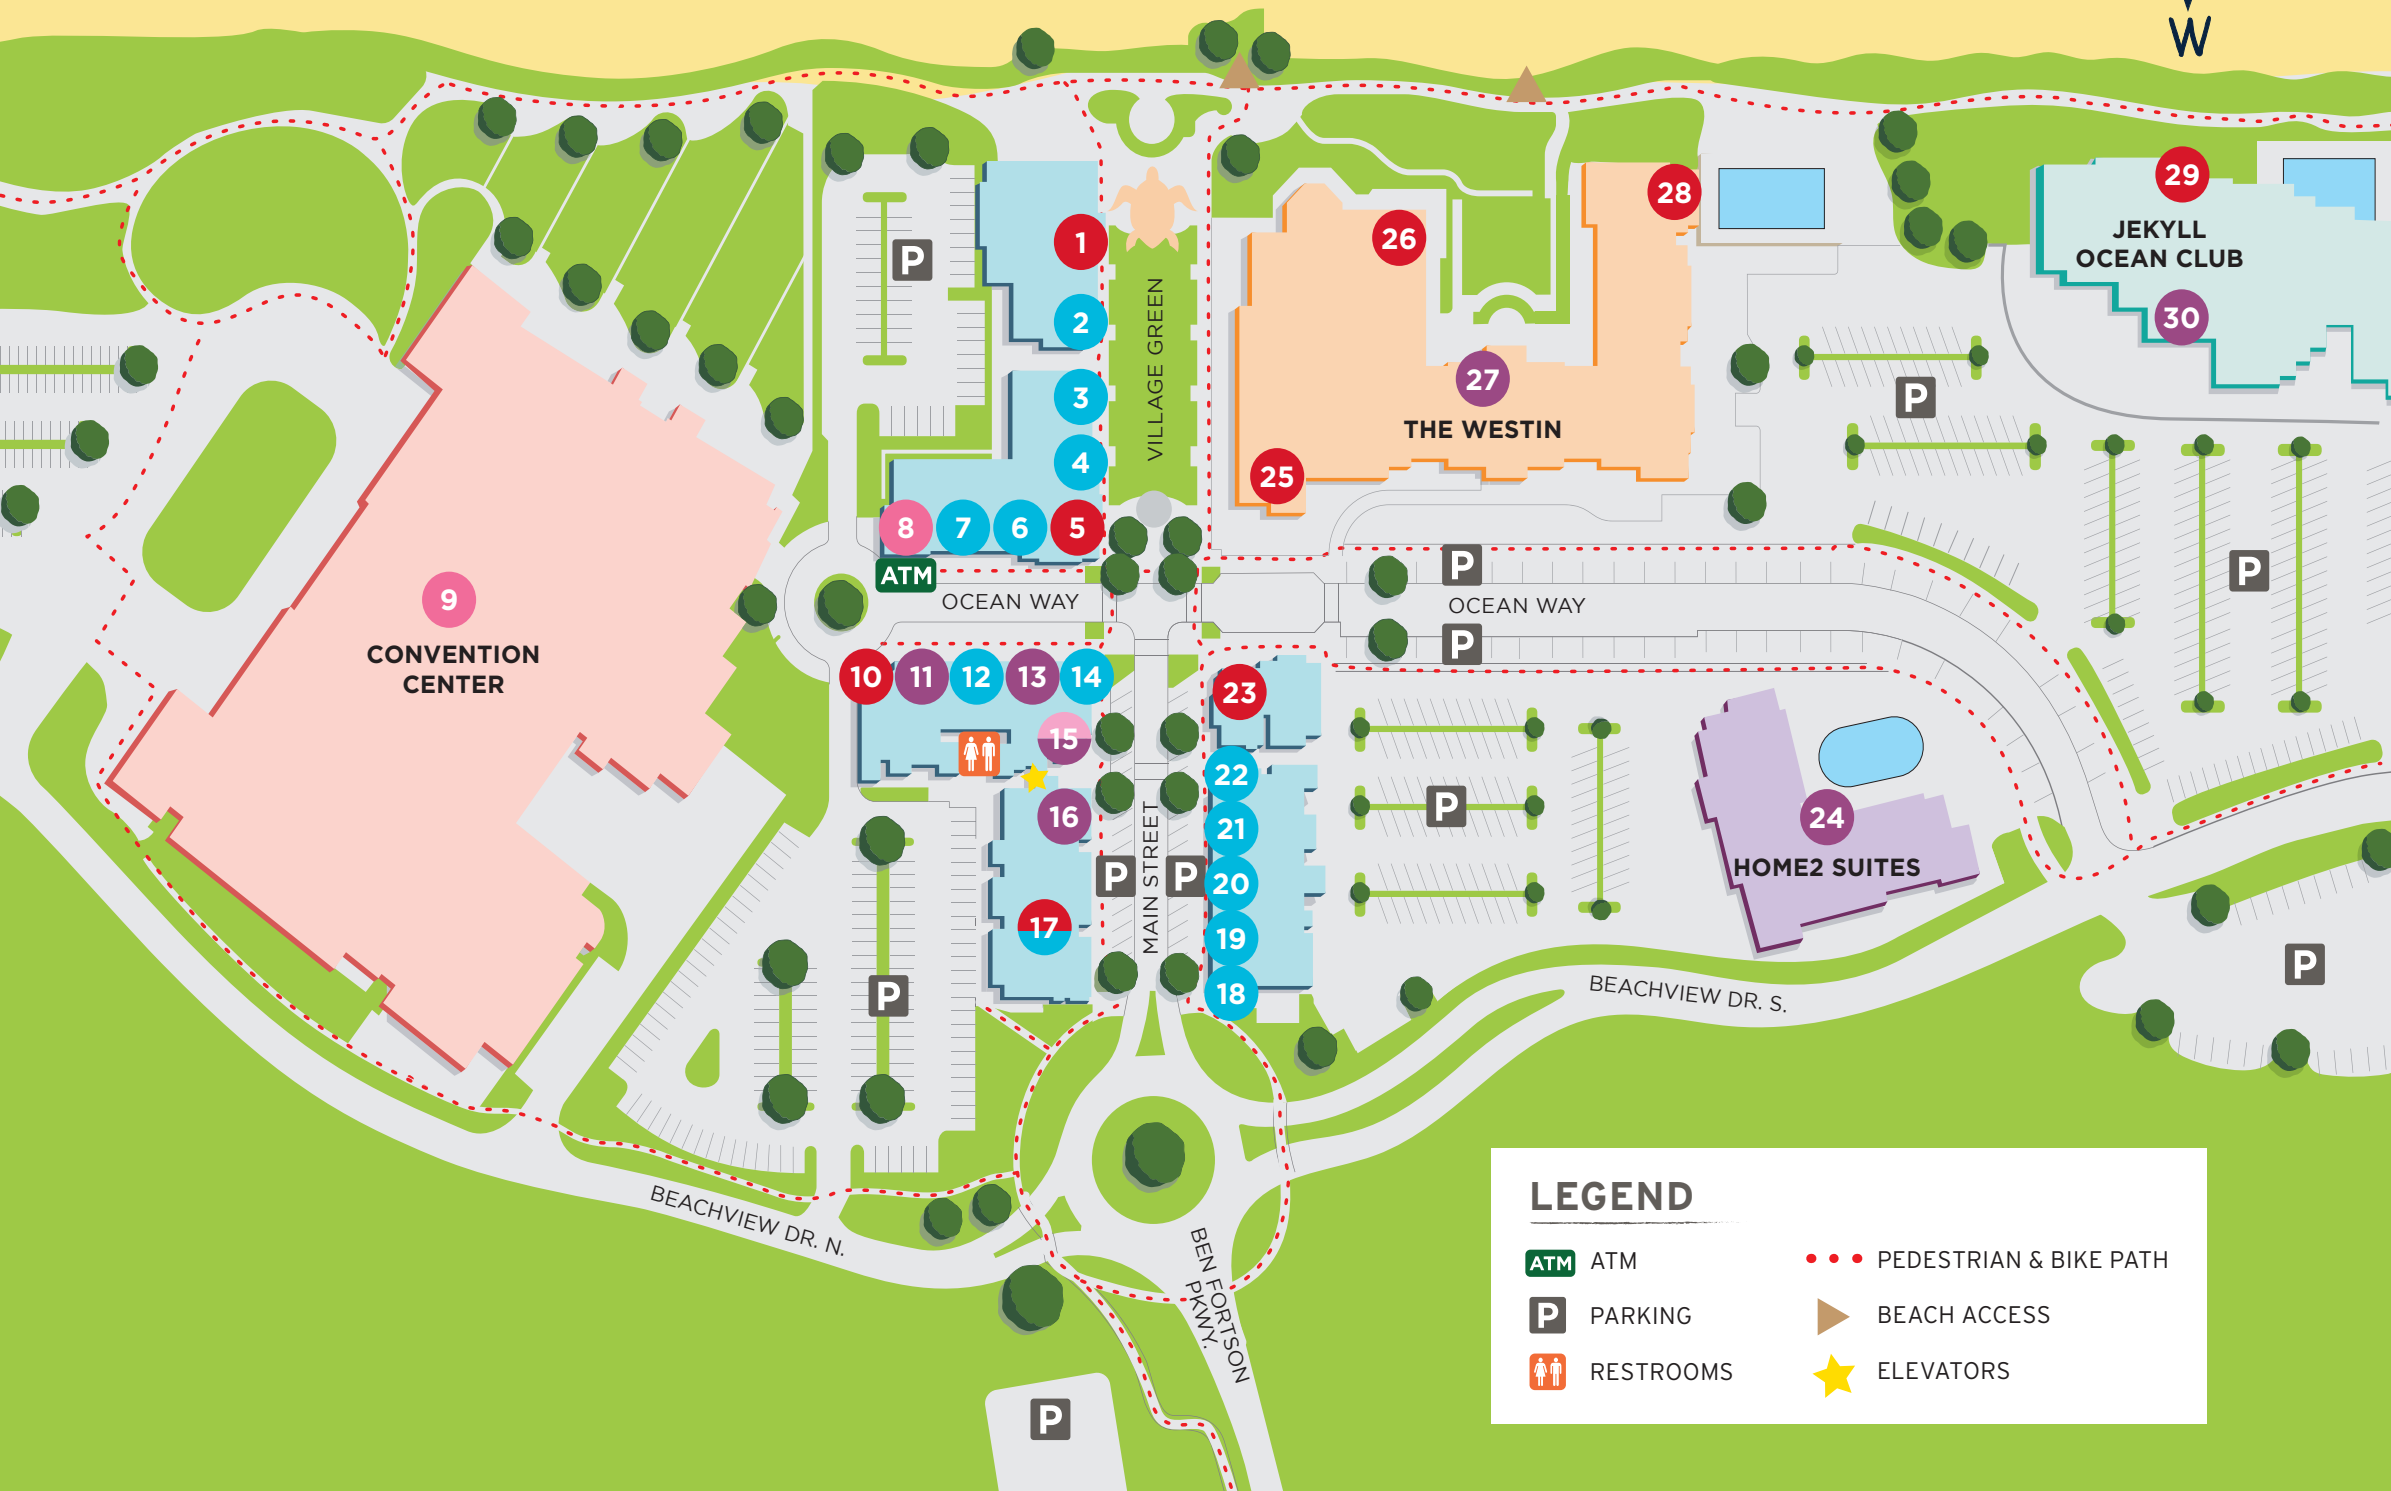

BEACH VILLAGE

LEGEND

- ATM
- PARKING
- RESTROOMS
- PEDESTRIAN & BIKE PATH
- BEACH ACCESS
- ELEVATORS

EAT

- 1 JEKYLLE ISLAND SEAFOOD COMPANY**
912.635.9918
- 5 FUSE FROZEN YOGURT**
912.319.2046 • fusefrozenco.com
- 10 SUNRISE GRILLE**
912.319.2376
- 17 JEKYLLE MARKET**
912.635.2253 • jekyllmarket.com
- 17 A SWEET SHOP NAMED SPRINKLES**
912.635.2253 • jekyllmarket.com
- 17 BOARDWALK DELI**
912.635.2253 • jekyllmarket.com
- 17 LOVE SHACK BBQ & YARDBIRD**
912.635.2253 • jekyllmarket.com
- 23 WEE PUB BEACH**
912.574.2337 • weepub.com
- 25 THE WESTIN CAFÉ**
912.635.4545 • westinjekyllisland.com
- 26 THE RESERVE STEAK HOUSE**
912.319.2880 • westinjekyllisland.com
- 26 HARRY'S LOUNGE**
912.635.4545 • westinjekyllisland.com
- 28 SALTY'S OCEANSIDE BAR & GRILL**
912.635.4545 • westinjekyllisland.com
- 29 EIGHTY OCEAN KITCHEN & BAR**
912.635.5238 • jekyllclub.com/dining
- 11 JEKYLLE REALTY**
912.635.3301 • jekyllrealty.com
- 13 PARKER-KAUFMAN, REALTORS**
912.635.2512 • parker-kaufman.com
- 15 SEASIDE REALTY (UPSTAIRS)**
912.319.7201 • seasidejekyll.com
- 16 THE MOORINGS AT JEKYLLE HARBOR (UPSTAIRS)**
843.997.5540 • themooringsatjekyll.com
- 24 HOME2 SUITES BY HILTON JEKYLLE ISLAND**
912.319.6019 • home2jekyll.com
- 27 THE WESTIN JEKYLLE ISLAND**
912.635.4545 • westinjekyllisland.com
- 30 JEKYLLE OCEAN CLUB**
844.624.9109 • jekyllclub.com

SHOP

- 2 SNAPPY TURTLE**
912.319.2319
- 3 THE SALT TABLE**
912.319.2530 • salttable.com
- 4 WHITTLE GIFT SHOP**
912.635.2552
- 6 SEASIDE SUNGLASSES**
912.319.2024 • seasidesunglasses.com
- 7 JEKYLLE BEVERAGE CENTER**
912.635.2080
- 12 THE COLLECTION BOUTIQUE**
912.319.2056
- 14 TONYA'S TREASURES**
912.319.2068 • tonyastreasures.com
- 17 JEKYLLE MARKET**
912.635.2253 • jekyllmarket.com
- 18 MAXWELL'S GENERAL STORE**
912.635.2205
- 19 CAROLINE'S GIFTS & FLOWERS**
912.319.2129 • carolinesgifts.net
- 20 SPLASH RESORT WEAR**
912.319.2096
- 21 BRITTNEY'S CLOSET**
912.319.2083
- 22 LIFE IS GOOD**
912.635.4425 • shop.jekyllisland.com