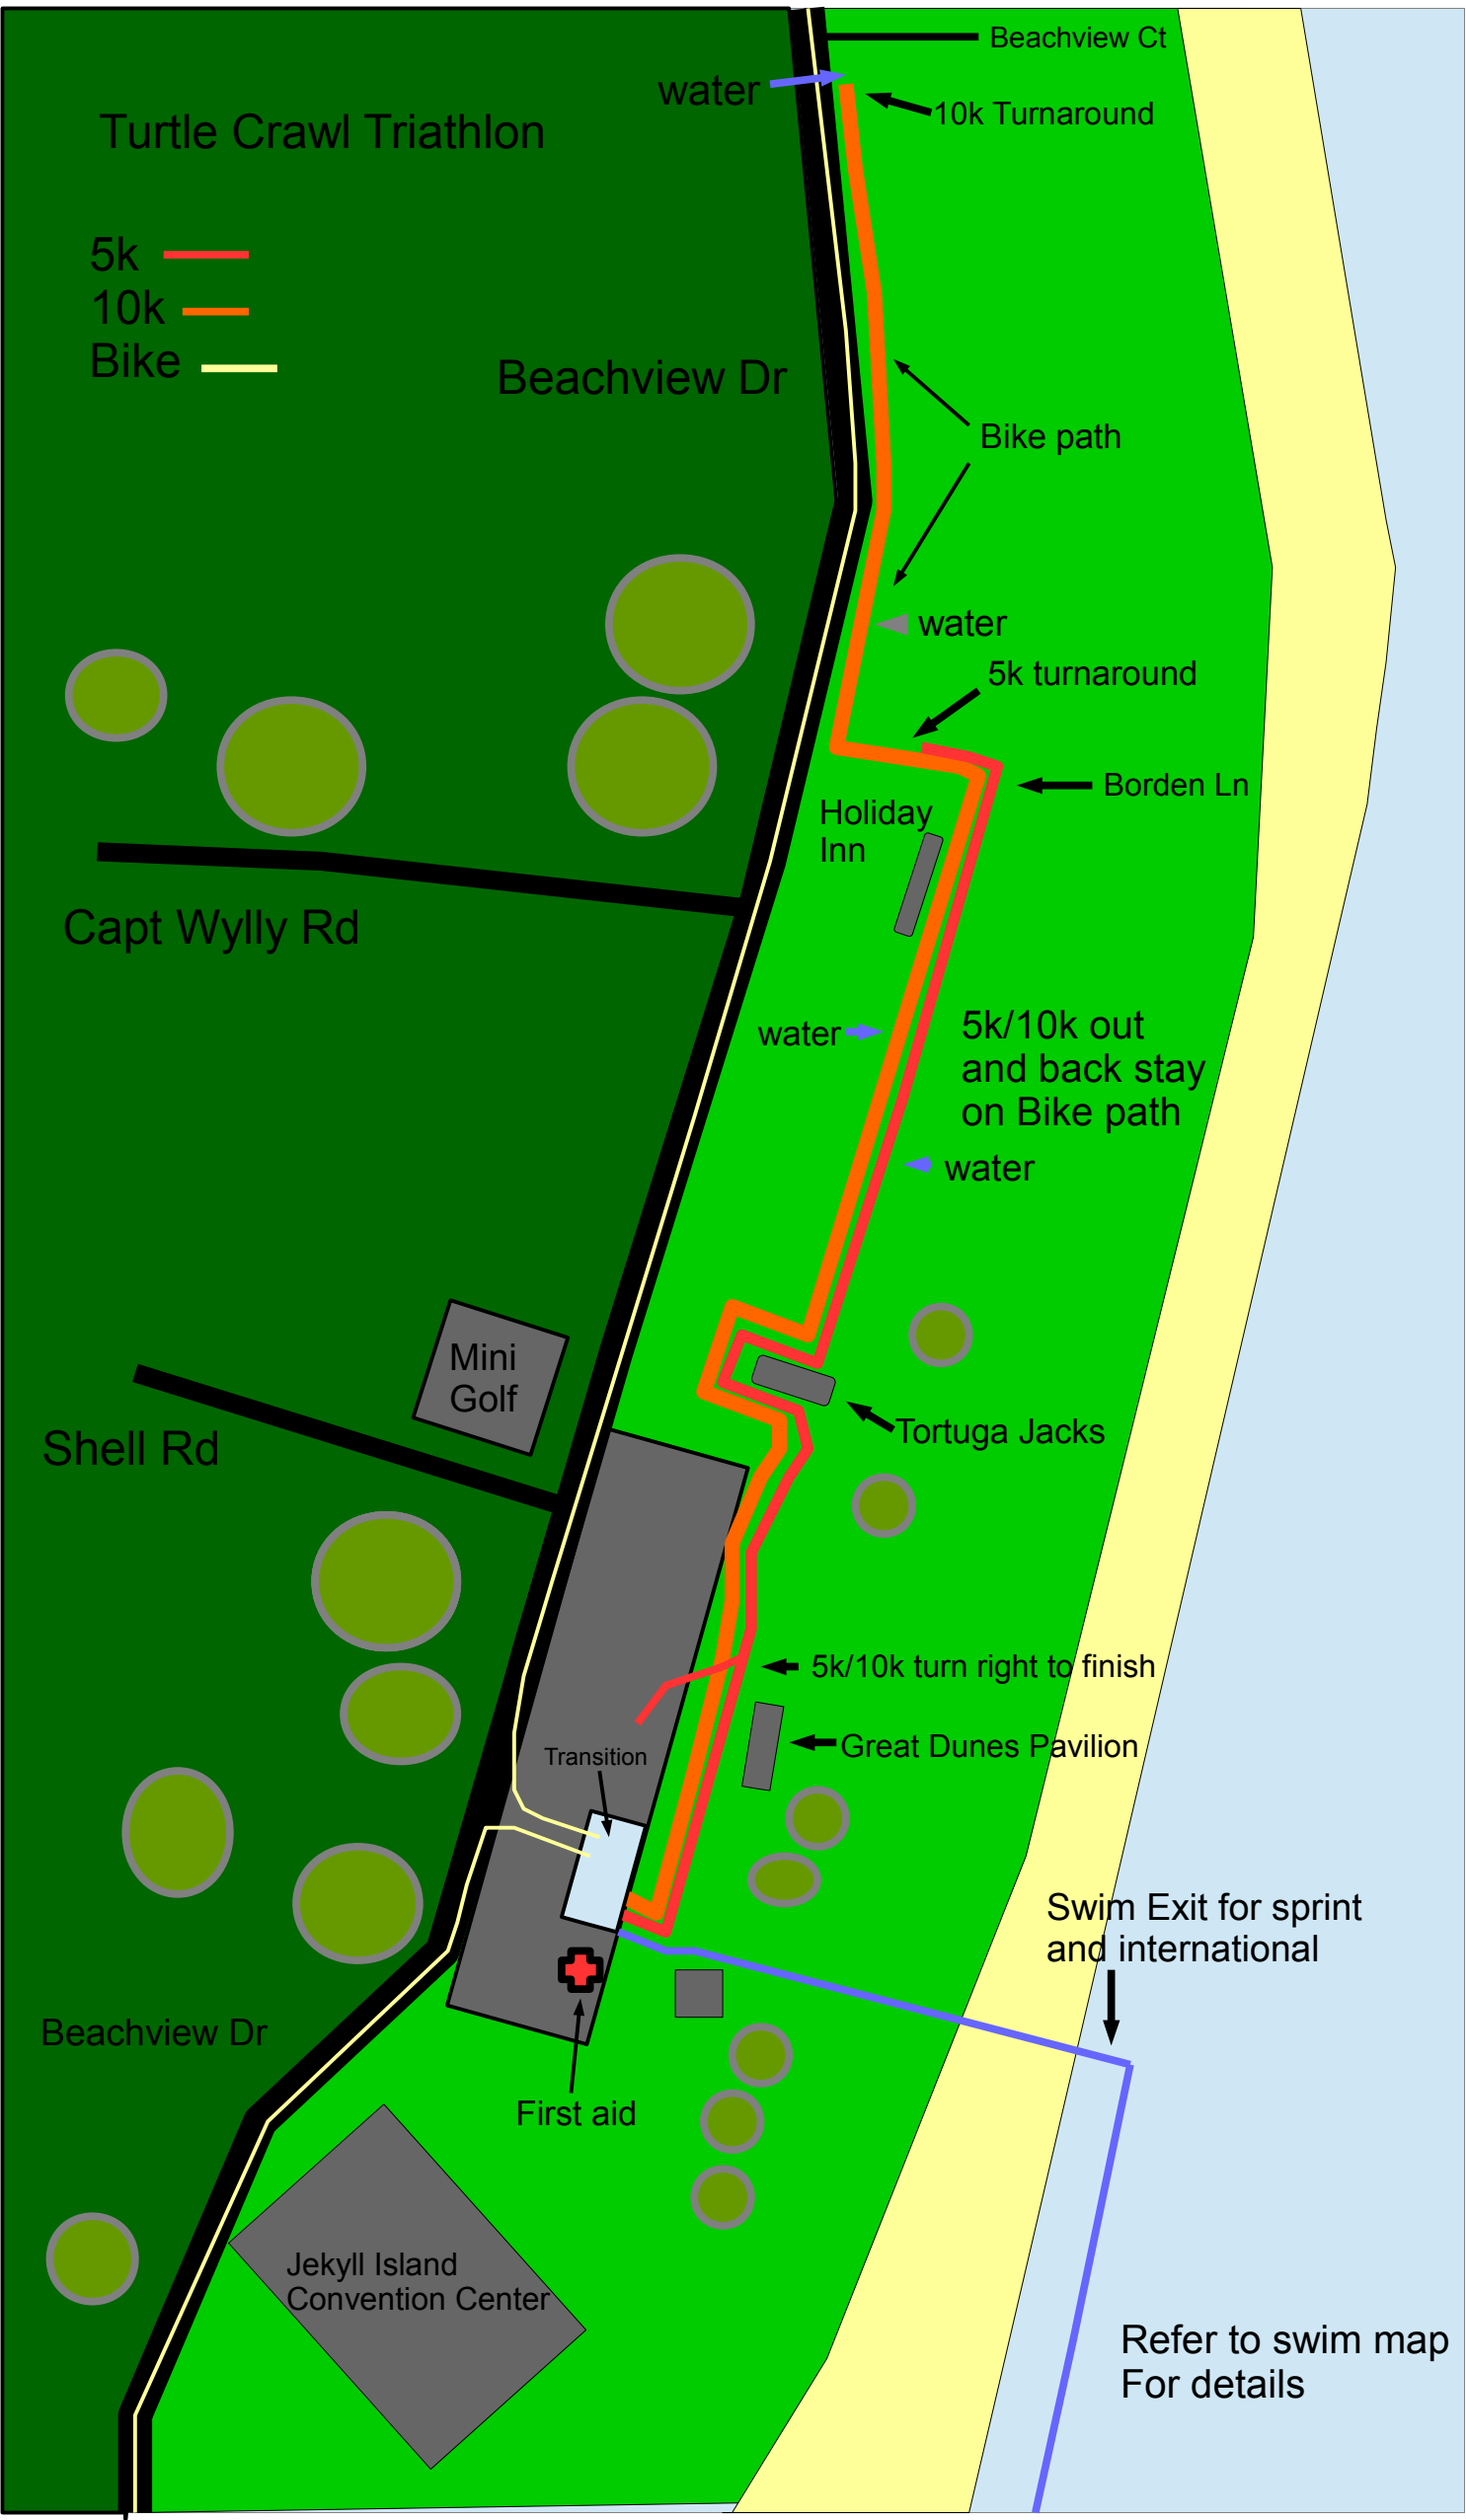

Turtle Crawl Triathlon

- 5k 
- 10k 
- Bike 

Refer to swim map
For details