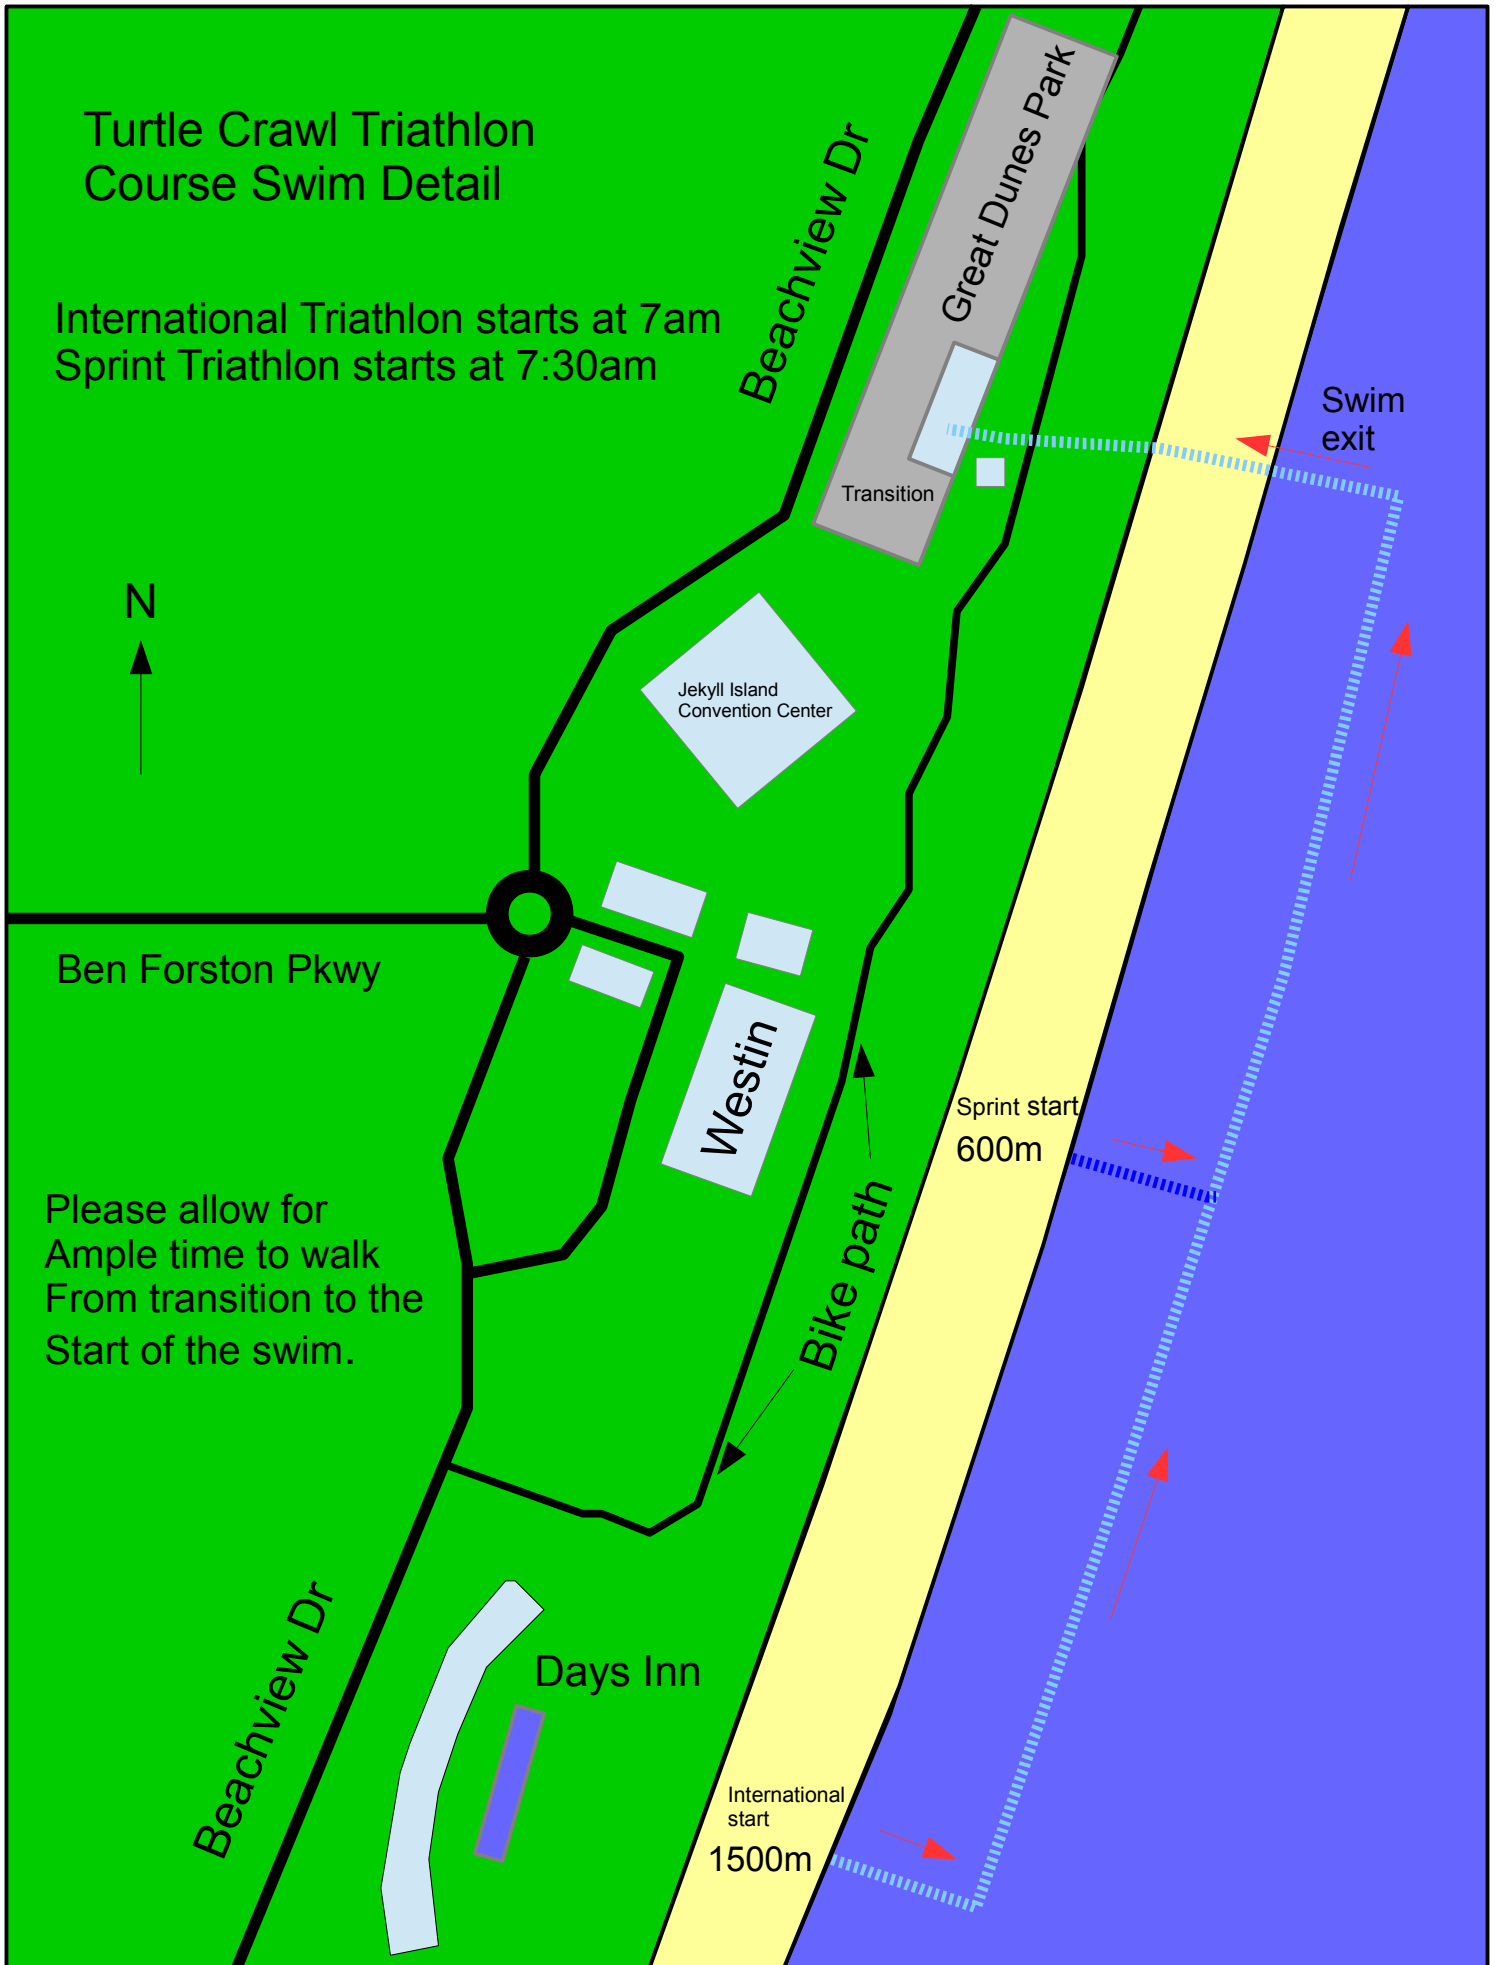

# Turtle Crawl Triathlon Course Swim Detail

International Triathlon starts at 7am  
Sprint Triathlon starts at 7:30am

Ben Forston Pkwy

Please allow for Ample time to walk From transition to the Start of the swim.

Beachview Dr

Days Inn

Westin

Jekyll Island Convention Center

Transition

Great Dunes Park

Beachview Dr

Bike path

Sprint start 600m

International start 1500m

Swim exit