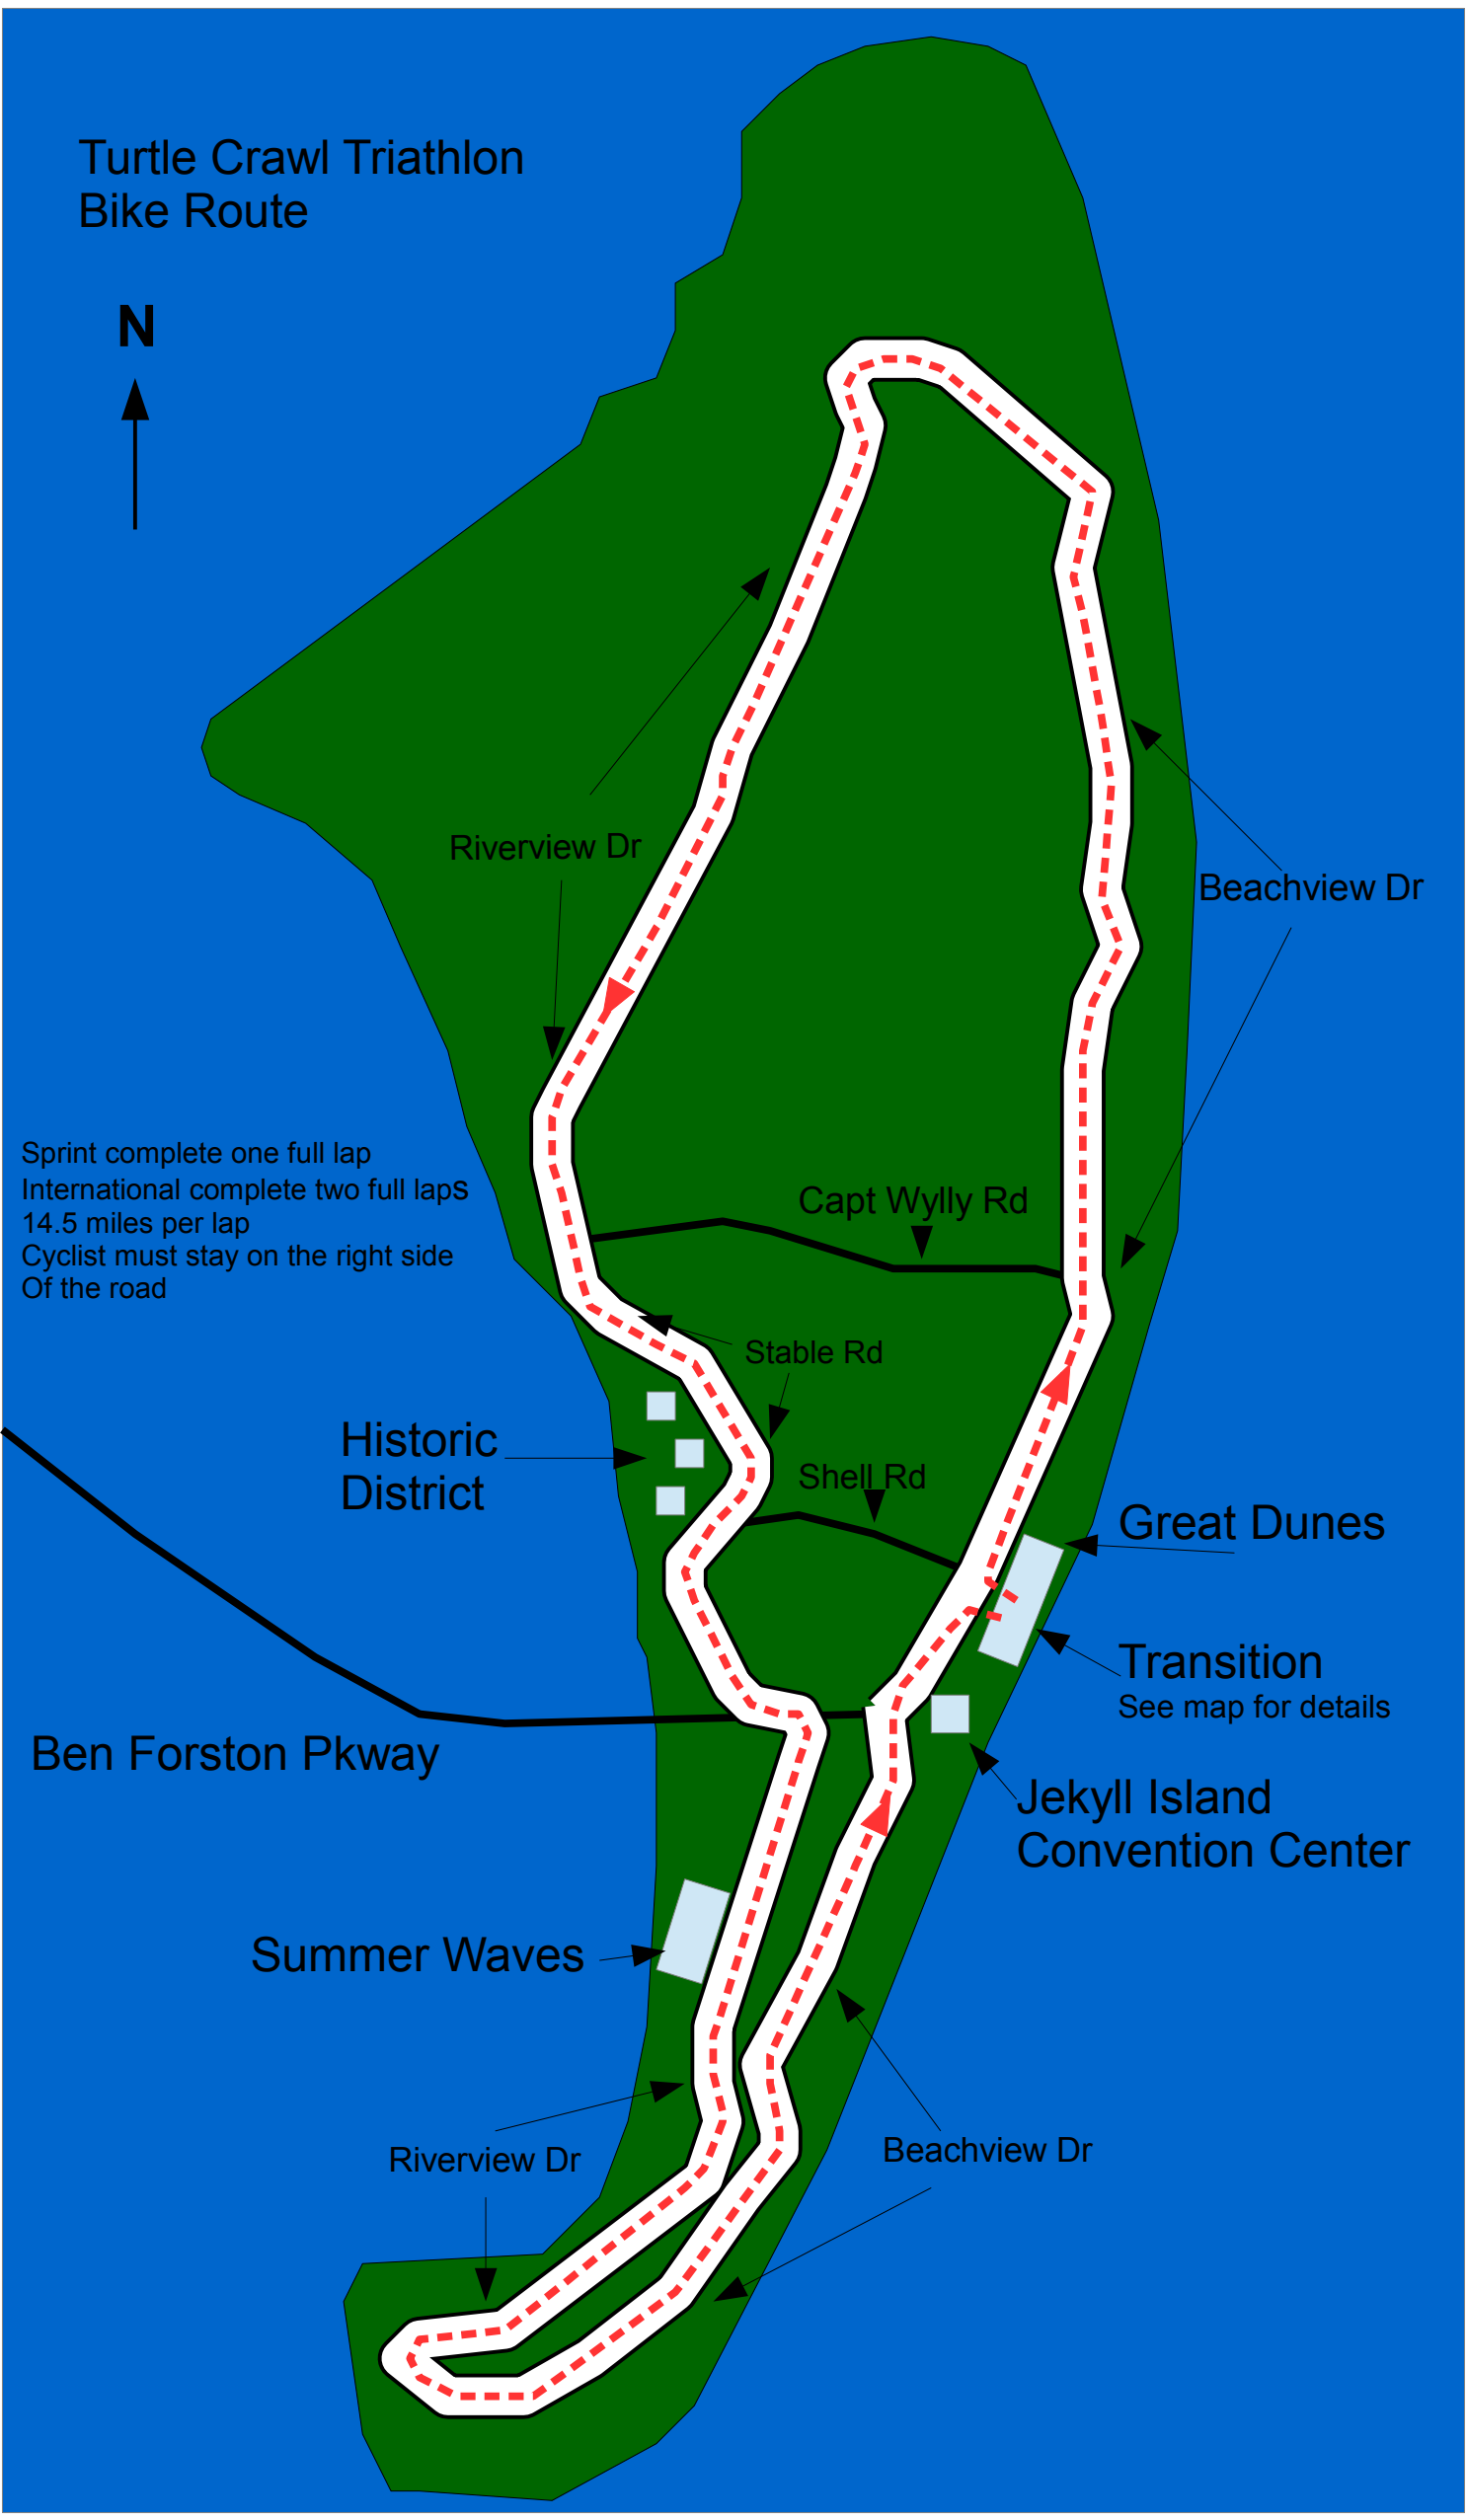

Turtle Crawl Triathlon Bike Route

Sprint complete one full lap
International complete two full laps
14.5 miles per lap
Cyclist must stay on the right side
Of the road