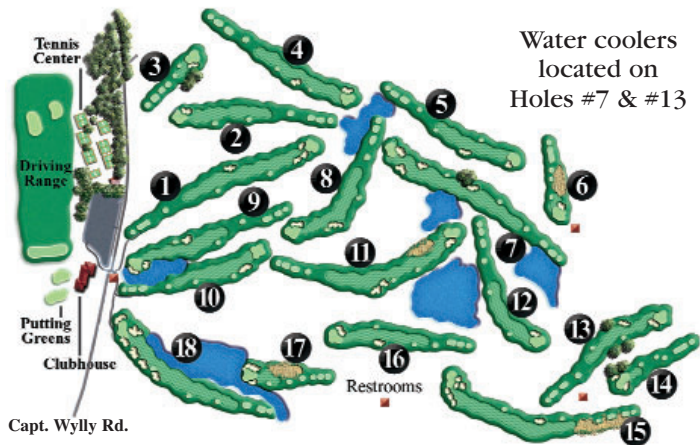

PLEASE OBSERVE LIGHTNING  
WARNING HORN SIGNALS

## USGA RULES GOVERN ALL PLAY

Out of Bounds: Capt. Wyly Rd. & Back of No. 9 and No. 18  
All Fairway Yardage Markers Measured to Middle of Green.

**MAINTAIN PACE WITH GROUP AHEAD**  
**PLEASE OBSERVE DRESS CODE**

## Jekyll Island Club Hotel

*A Landmark Experience*

Visit The Pub or Lobby Bar, for drinks and snacks after your round.  
371 Riverview Dr. • (912) 635-2600

# Jekyll Island

G E O R G I A ' S J E W E L

[www.jekyllisland.com](http://www.jekyllisland.com)

**Jekyll Island Golf Club**  
**322 Captain Wyly Rd.**  
**Jekyll Island, GA 31527**