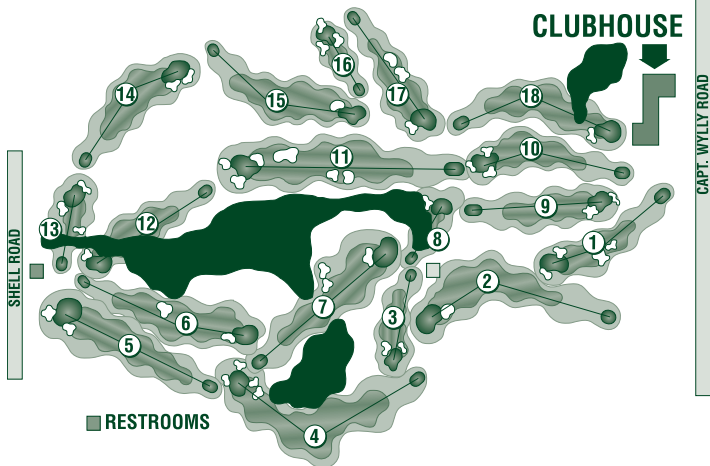

PLEASE OBSERVE LIGHTNING
WARNING HORN SIGNALS

USGA RULES GOVERN ALL PLAY

Out of Bounds: White Stakes on #13 and #14

All Fairway Yardage Markers Measured to Middle of Green.

**MAINTAIN PACE WITH GROUP AHEAD
PLEASE OBSERVE DRESS CODE**

Architect
Dick Wilson

golf@jekyllisland.com

Jekyll Island Club Hotel

A Landmark Experience

Visit The Pub or Lobby Bar, for drinks and snacks after your round.

371 Riverview Dr. • (912) 635-2600

OLEANDER

JEKYLL ISLAND, GEORGIA

Blue 71.7/126

White 75.0/129

White 70.2/122

Gold 71.8/122

Gold 67.6/117

Purple 69.7/116

Red 64.5/110

Red 68.4/112