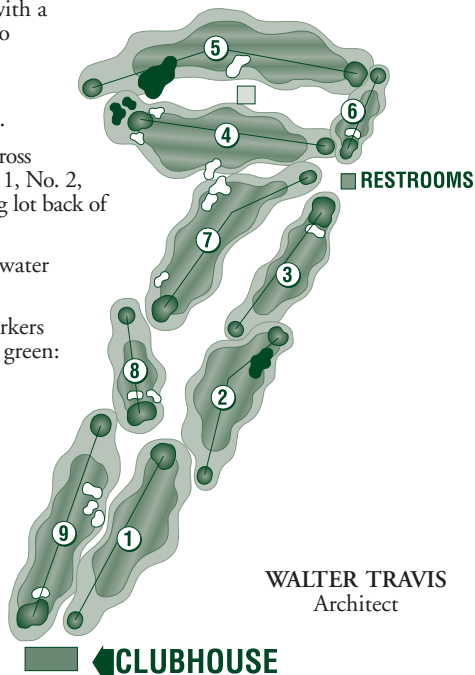

**USGA RULES GOVERN ALL PLAY
EXCEPT FOR THE FOLLOWING LOCAL RULES:**

- Must be 16 years old with a valid Driver's License to operate an Electric Golf Cart.
- No Fivesomes Allowed.
- Out of Bounds on or across blacktop to right of No. 1, No. 2, No. 3, also road/ parking lot back of No. 9.
- Lakes played as lateral water hazards, 1 stroke.
- All fairway yardage markers measured to middle of green:

Blue	200
White	150
Red	100

Great Dunes
(912) 635-2170

Operated and maintained by the Jekyll Island Authority
golf@jekyllisland.com